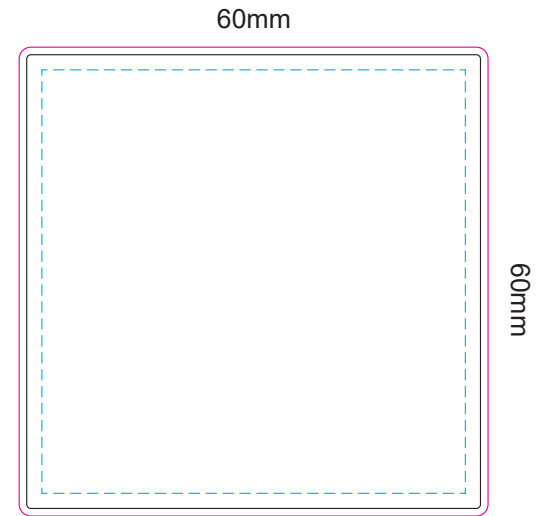

100% of Actual Size
Pad Print

100% of Actual Size
Pad Print

100% of Actual Size
Laser Engraving

Engraves to a Natural Etch

100% of Actual Size
Laser Engraving

Engraves to a Natural Etch

100% of Actual Size
Digital Label

100% of Actual Size
Digital Label

100% of Actual Size
Digital Label Template

Blue Line = The SIGNIFICANT PRINT AREA
(Keep all critical images & text within this box)
Black Line = Maximum print area
Pink Line = Bleed off to here