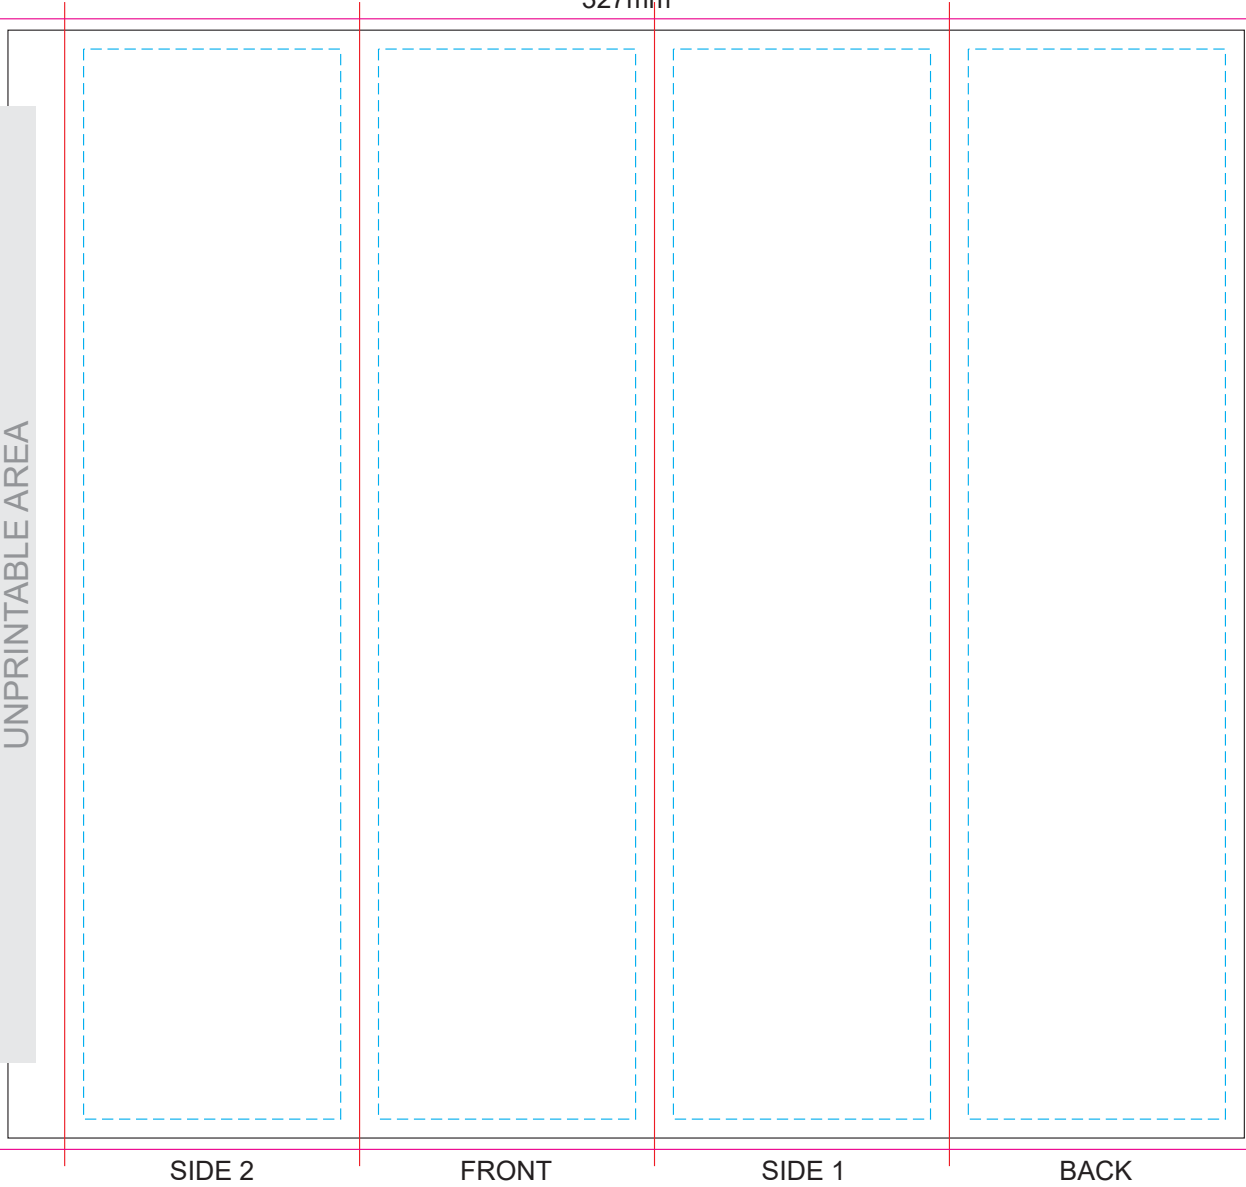

100% of Actual Size
Pad Print

70% of Actual Size
Rotary Digital
(Gloss Finish)

215mm

Approx. 3mm Unprintable Area

Approx. 3mm Unprintable Area
150mm

Red Line = Exact opposites of the product
(centre artwork to the red line)

100% of Actual Size
Laser Engraving Lid

35mm

Engraves to Stainless Steel Finish

GIFT BOX SLEEVE

50% of Actual Size
Digital Print
327mm

Blue Line = The SIGNIFICANT PRINT AREA
(Keep all critical images & text within this box)
Black Line = Maximum print area
Pink Line = Bleed off to here
Red Line = Fold Line