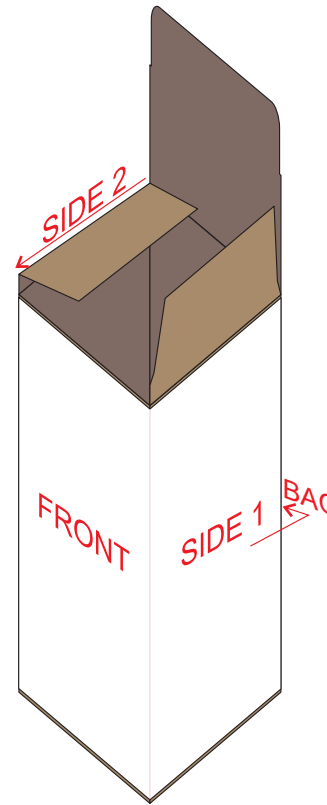

100% of Actual Size
Pad Print

70% of Actual Size
Rotary Digital
(Gloss Finish)

215mm

Approx. 3mm Unprintable Area

Approx. 3mm Unprintable Area
150mm

Red Line = Exact opposites of the product
(centre artwork to the red line)

100% of Actual Size
Laser Engraving Lid

35mm

Engraves to Stainless Steel Finish

GIFT BOX SLEEVE

50% of Actual Size
Digital Print
327mm

Blue Line = The SIGNIFICANT PRINT AREA
(Keep all critical images & text within this box)
Black Line = Maximum print area
Pink Line = Bleed off to here
Red Line = Fold Line