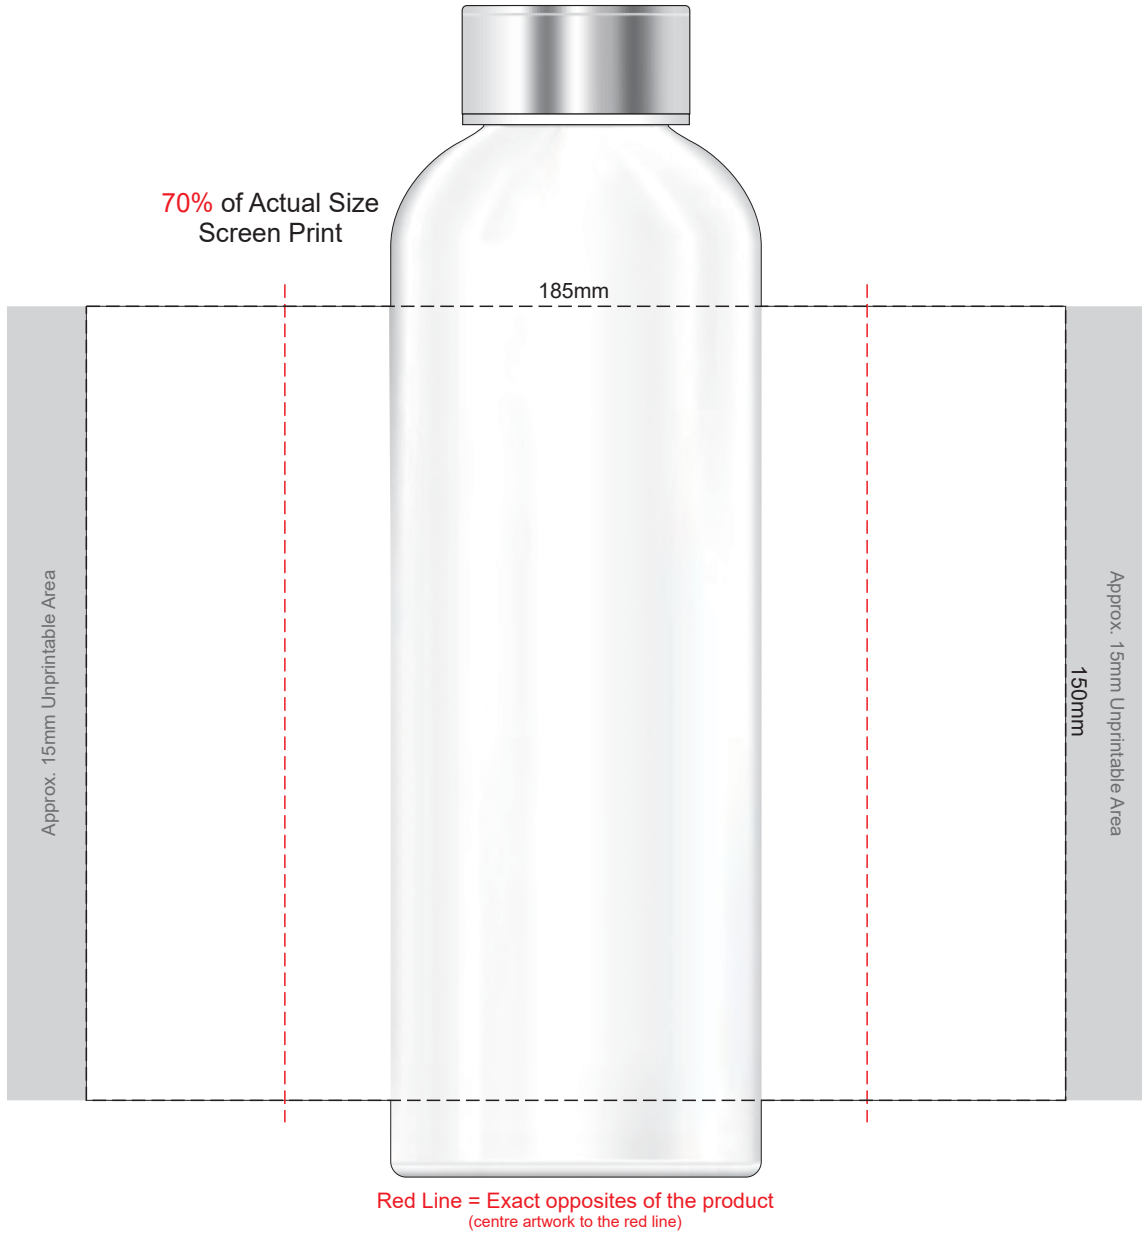

100% of Actual Size
Pad Print

70% of Actual Size
Rotary Digital
(Gloss Finish)

215mm

Approx. 3mm Unprintable Area

Approx. 3mm Unprintable Area
150mm

Red Line = Exact opposites of the product
(centre artwork to the red line)

100% of Actual Size
Laser Engraving Lid

35mm

Engraves to Stainless Steel Finish

GIFT BOX SLEEVE

50% of Actual Size
Digital Print
327mm

Blue Line = The SIGNIFICANT PRINT AREA
(Keep all critical images & text within this box)
Black Line = Maximum print area
Pink Line = Bleed off to here
Red Line = Fold Line