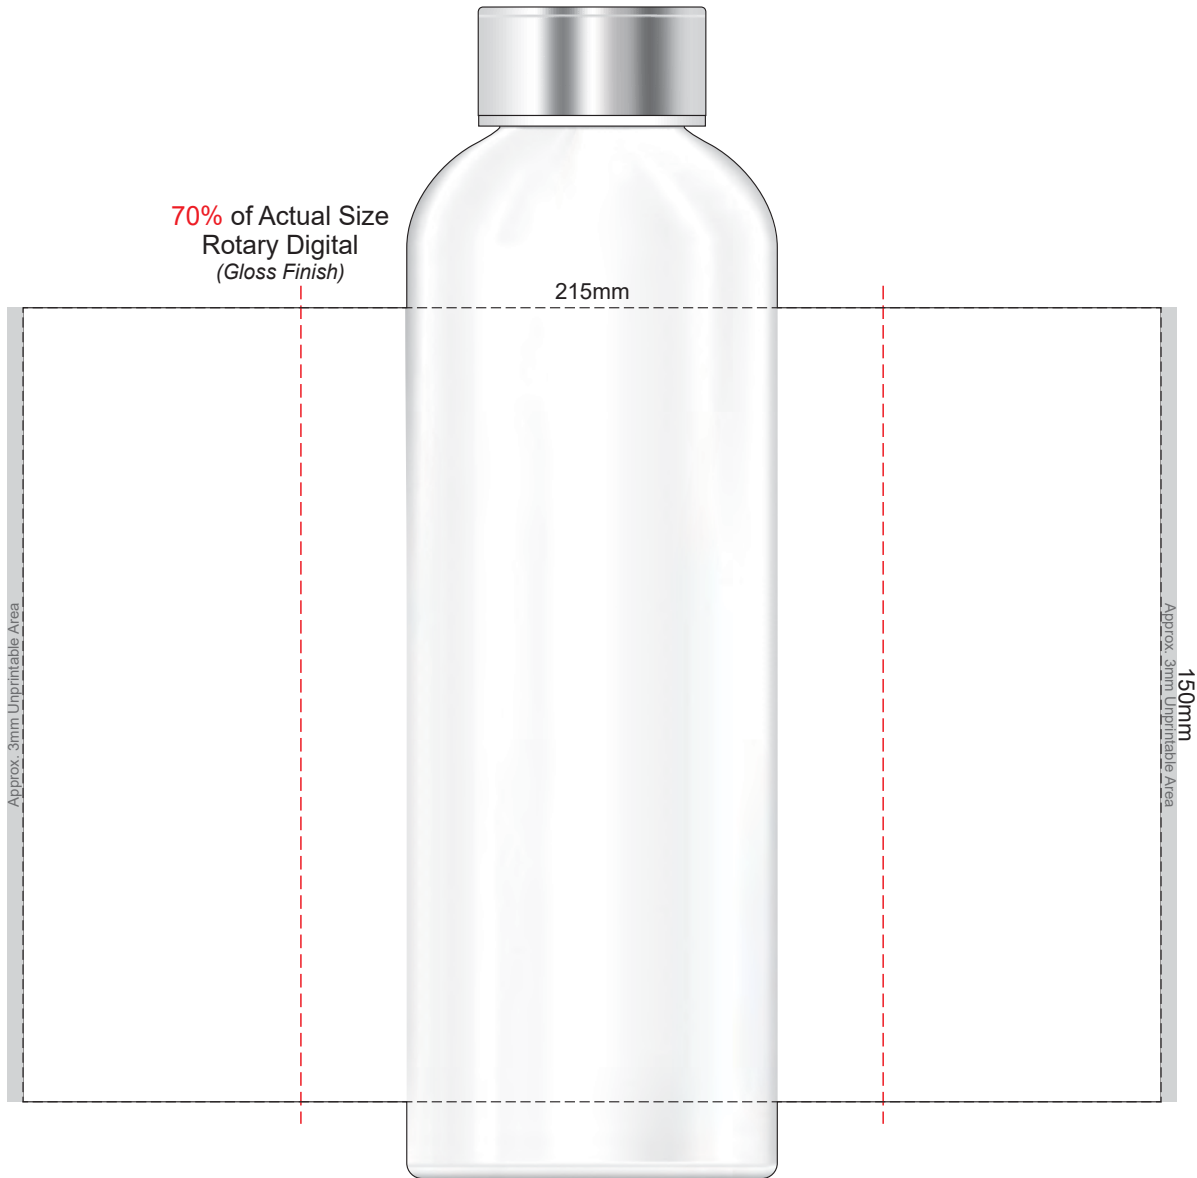

100% of Actual Size
Pad Print

70% of Actual Size
Rotary Digital
(Gloss Finish)

215mm

Approx. 3mm Unprintable Area

Approx. 3mm Unprintable Area
150mm

Red Line = Exact opposites of the product
(centre artwork to the red line)

100% of Actual Size
Laser Engraving Lid

35mm

Engraves to Stainless Steel Finish

GIFT BOX SLEEVE

50% of Actual Size
Digital Print
327mm

Blue Line = The SIGNIFICANT PRINT AREA
(Keep all critical images & text within this box)
Black Line = Maximum print area
Pink Line = Bleed off to here
Red Line = Fold Line