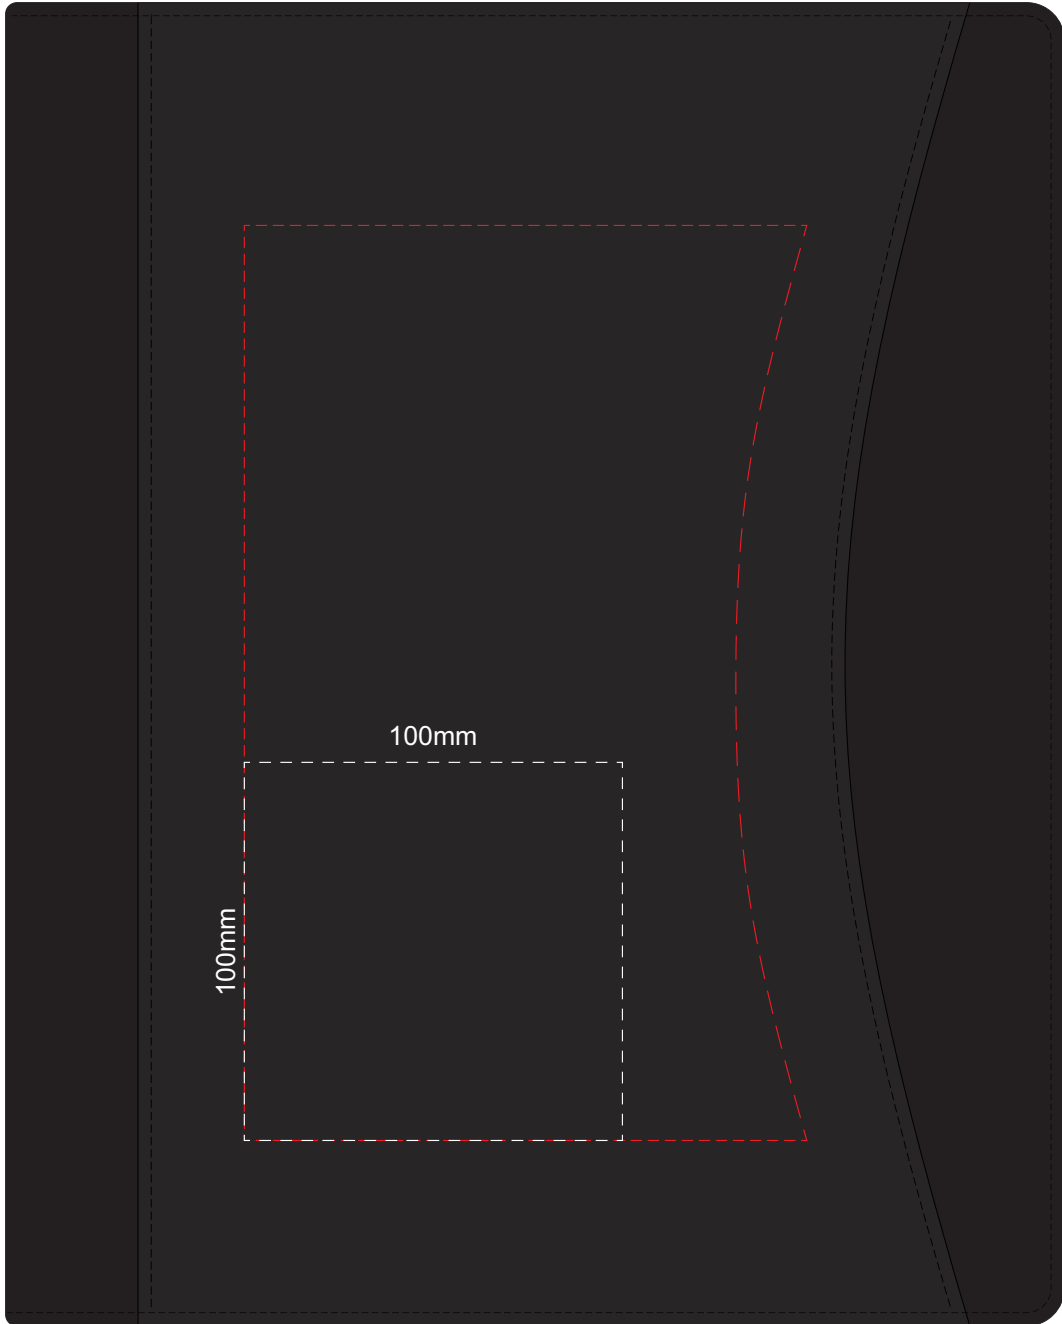

50% of Actual Size
Laser Engraving

Branding area can be moved **anywhere within the red line.**

Engraves to natural etch finish

50% of Actual Size
Colourflex Transfer
Faux Embroidery

Branding area can be moved anywhere within the red line.