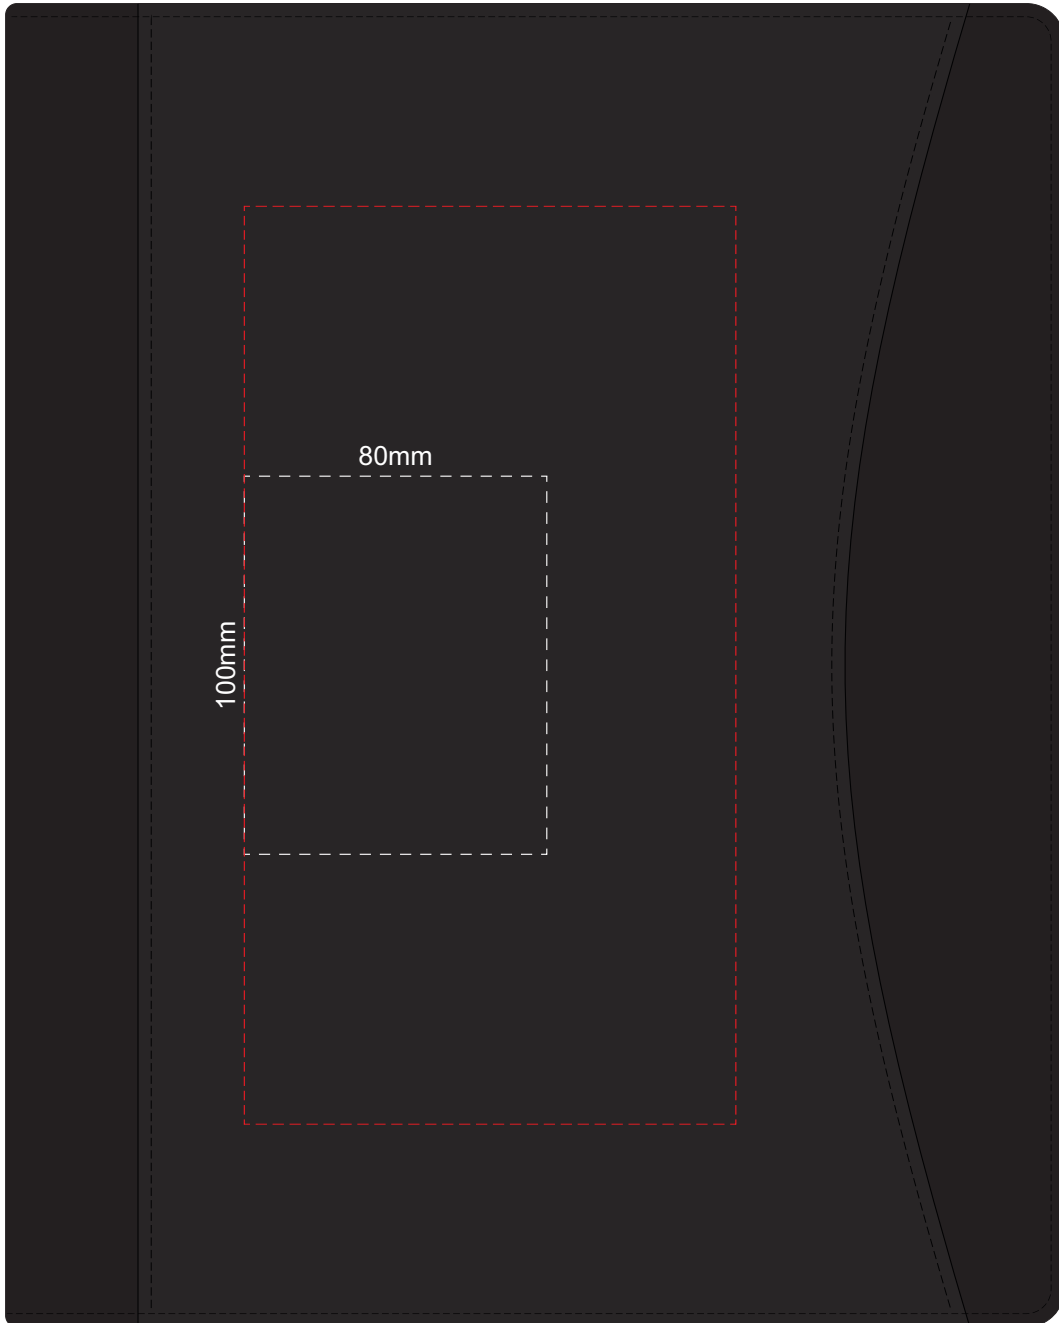

50% of Actual Size
Laser Engraving

Branding area can be moved **anywhere within the red line.**

Engraves to natural etch finish

50% of Actual Size
Colourflex Transfer
Faux Embroidery

Branding area can be moved anywhere within the red line.