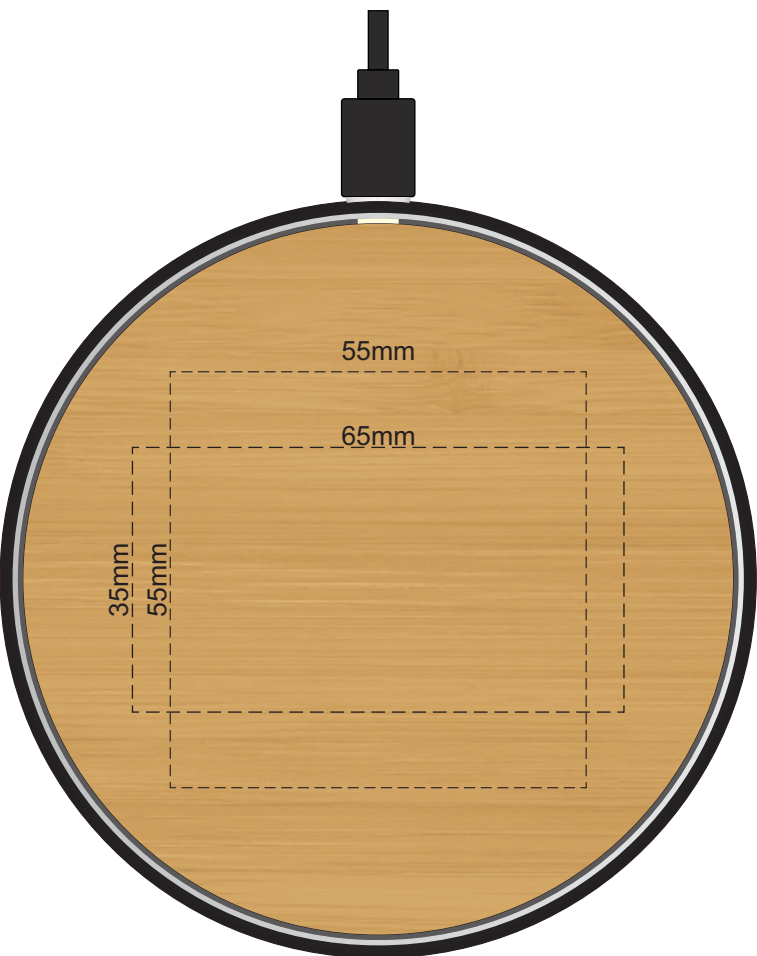

100% of Actual Size
Pad Print
Laser Engraving

FRONT

BACK

 Laser engraves to a natural etch