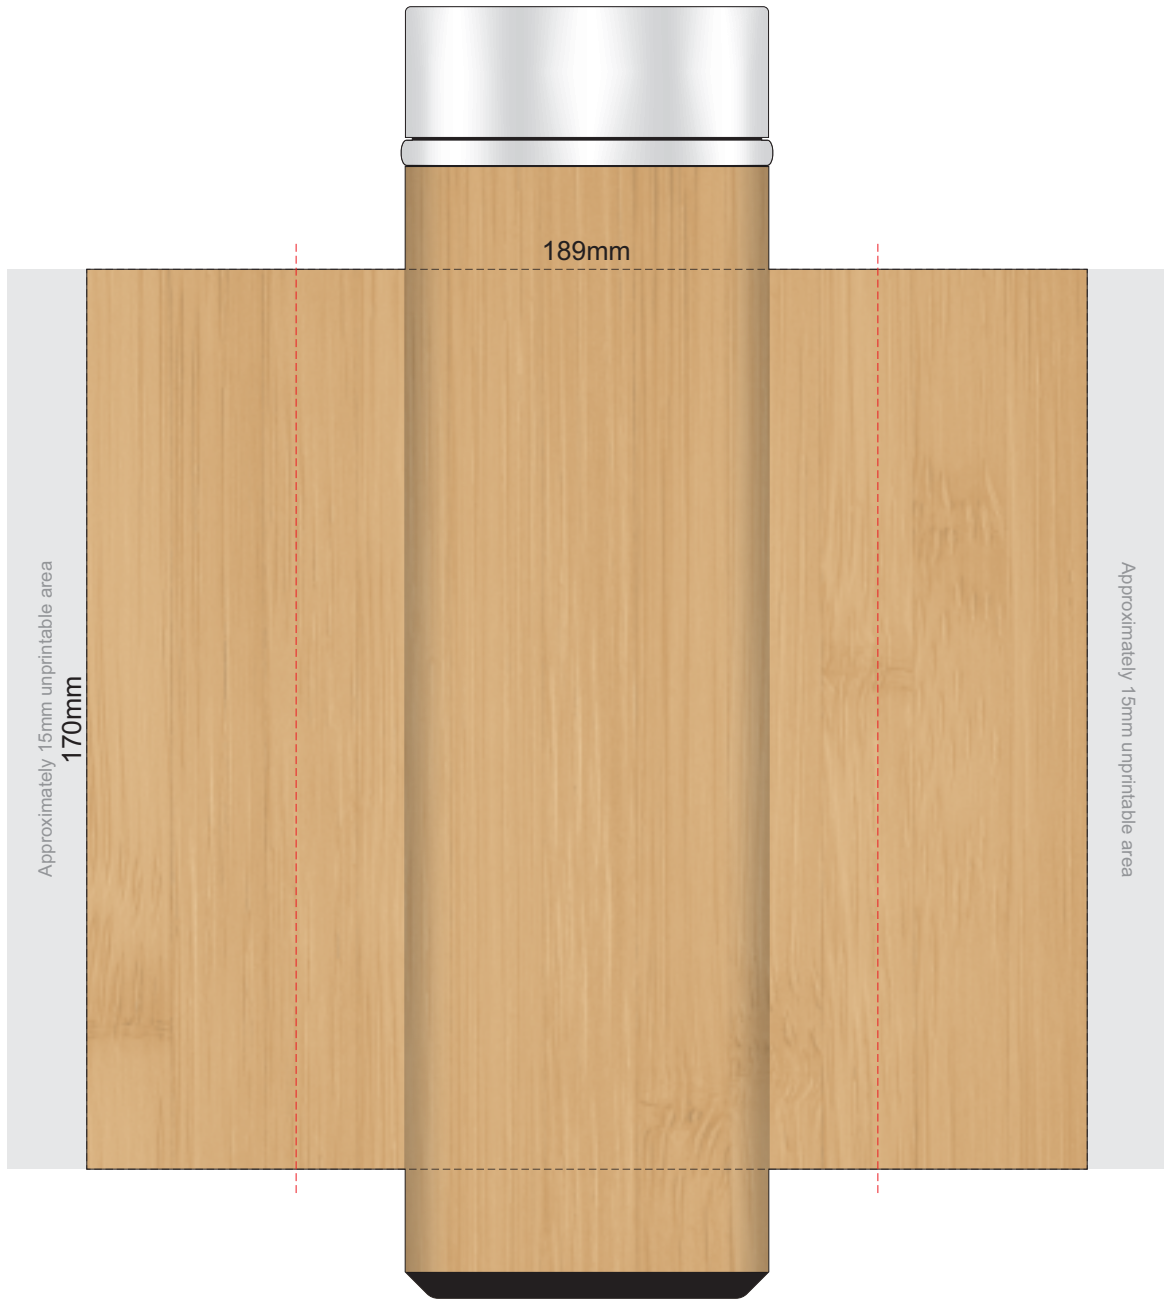

100% of Actual Size  
Pad Print

100% of Actual Size  
Pad Print

70% of Actual Size  
Screen Print  
(One Colour Only)

Red Line = Exact opposites of the product  
(centre artwork to the red line)

100% of Actual Size  
Laser Engraving

This product is a natural material, please allow for variances in grain pattern and branding.

Laser engraves to a natural etch