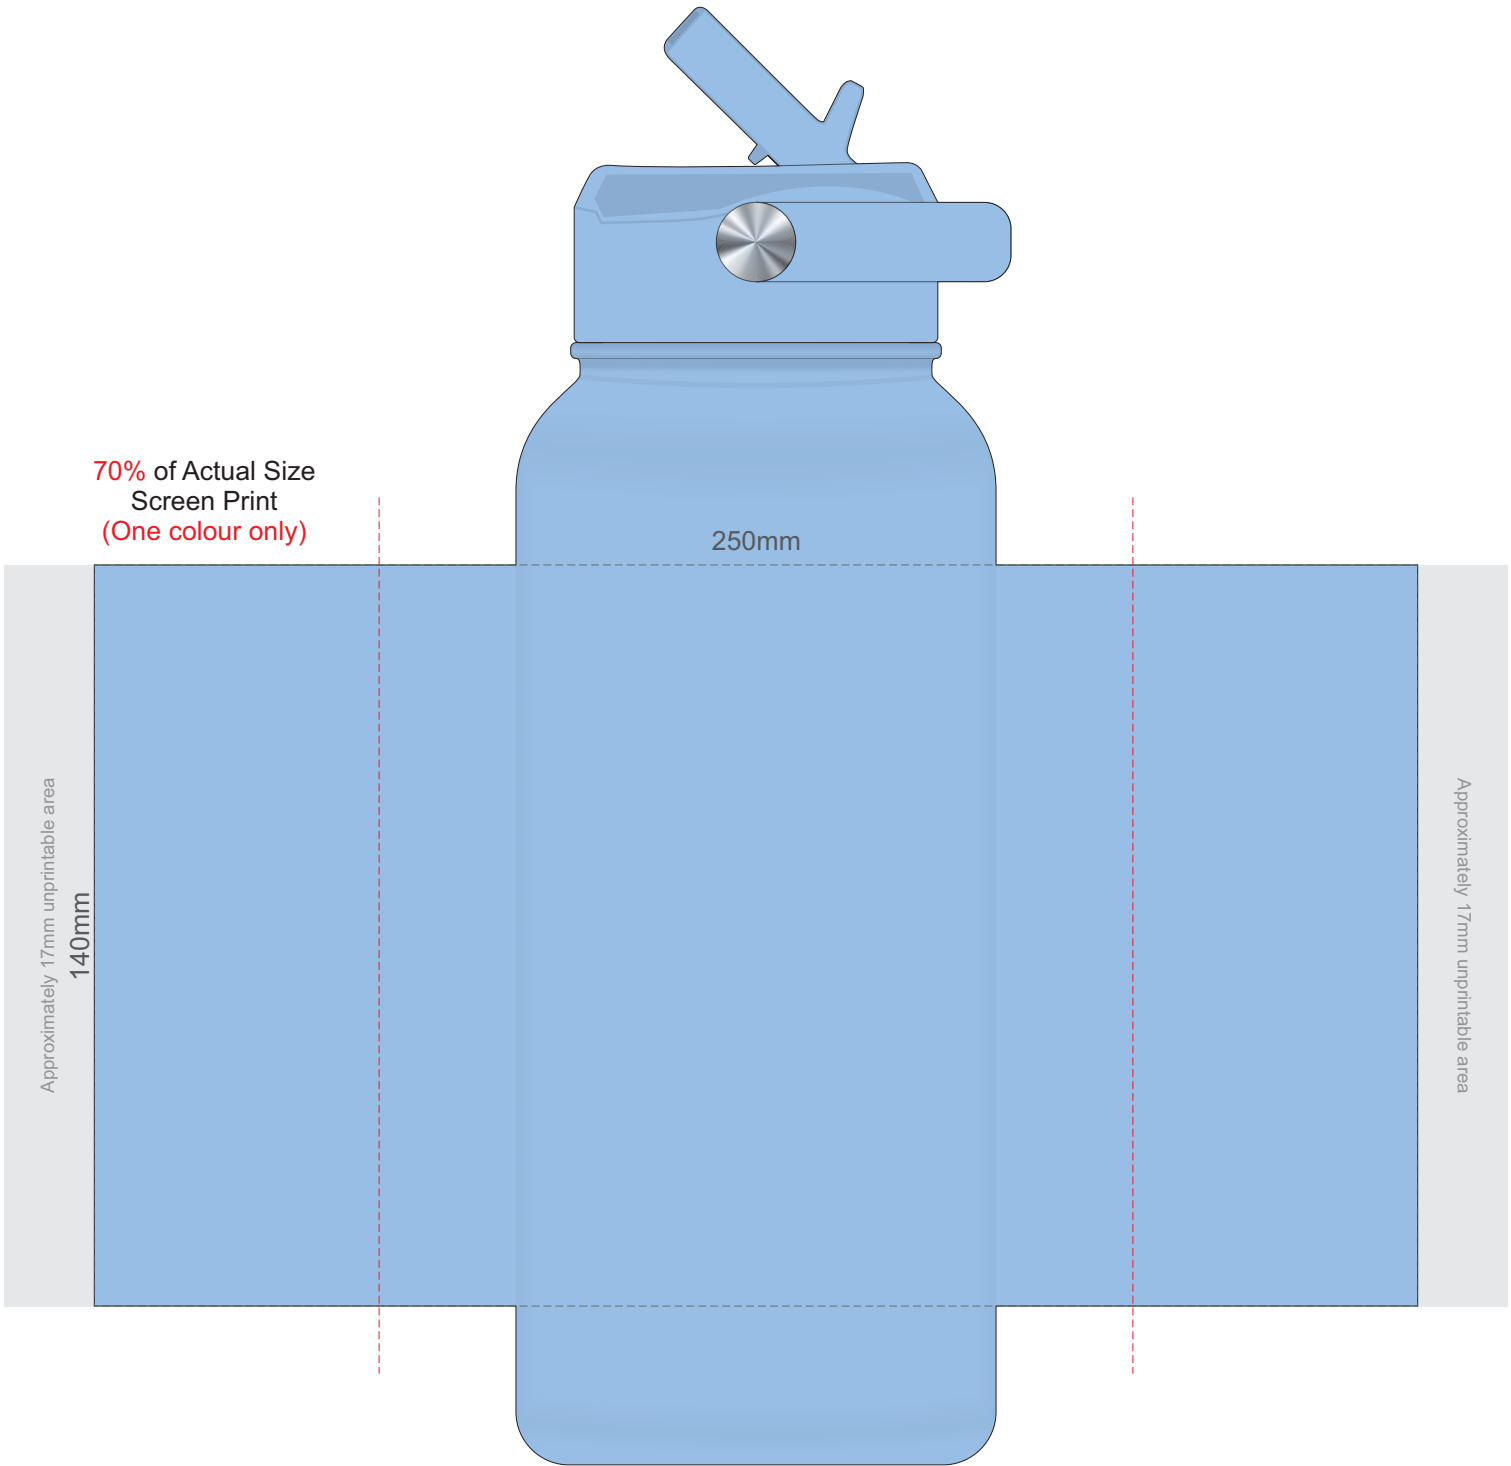

100% of Actual Size  
Pad Print

40mm

40mm

Pale Blue

Petrol Blue

Branding area can be moved anywhere within the red line.

70% of Actual Size  
Screen Print  
(One colour only)

250mm

Approximately 17mm unprintable area  
140mm

Approximately 17mm unprintable area

Red Line = Exact opposites of the product  
(centre artwork to the red line)

100% of Actual Size  
Laser Engraving

100% of Actual Size  
Laser Engraving

70% of Actual Size  
Rotary Digital  
(Gloss Finish)

280mm

140mm  
Approximately 2mm unprintable area

Approximately 2mm unprintable area

Red Line = Exact opposites of the product  
(centre artwork to the red line)