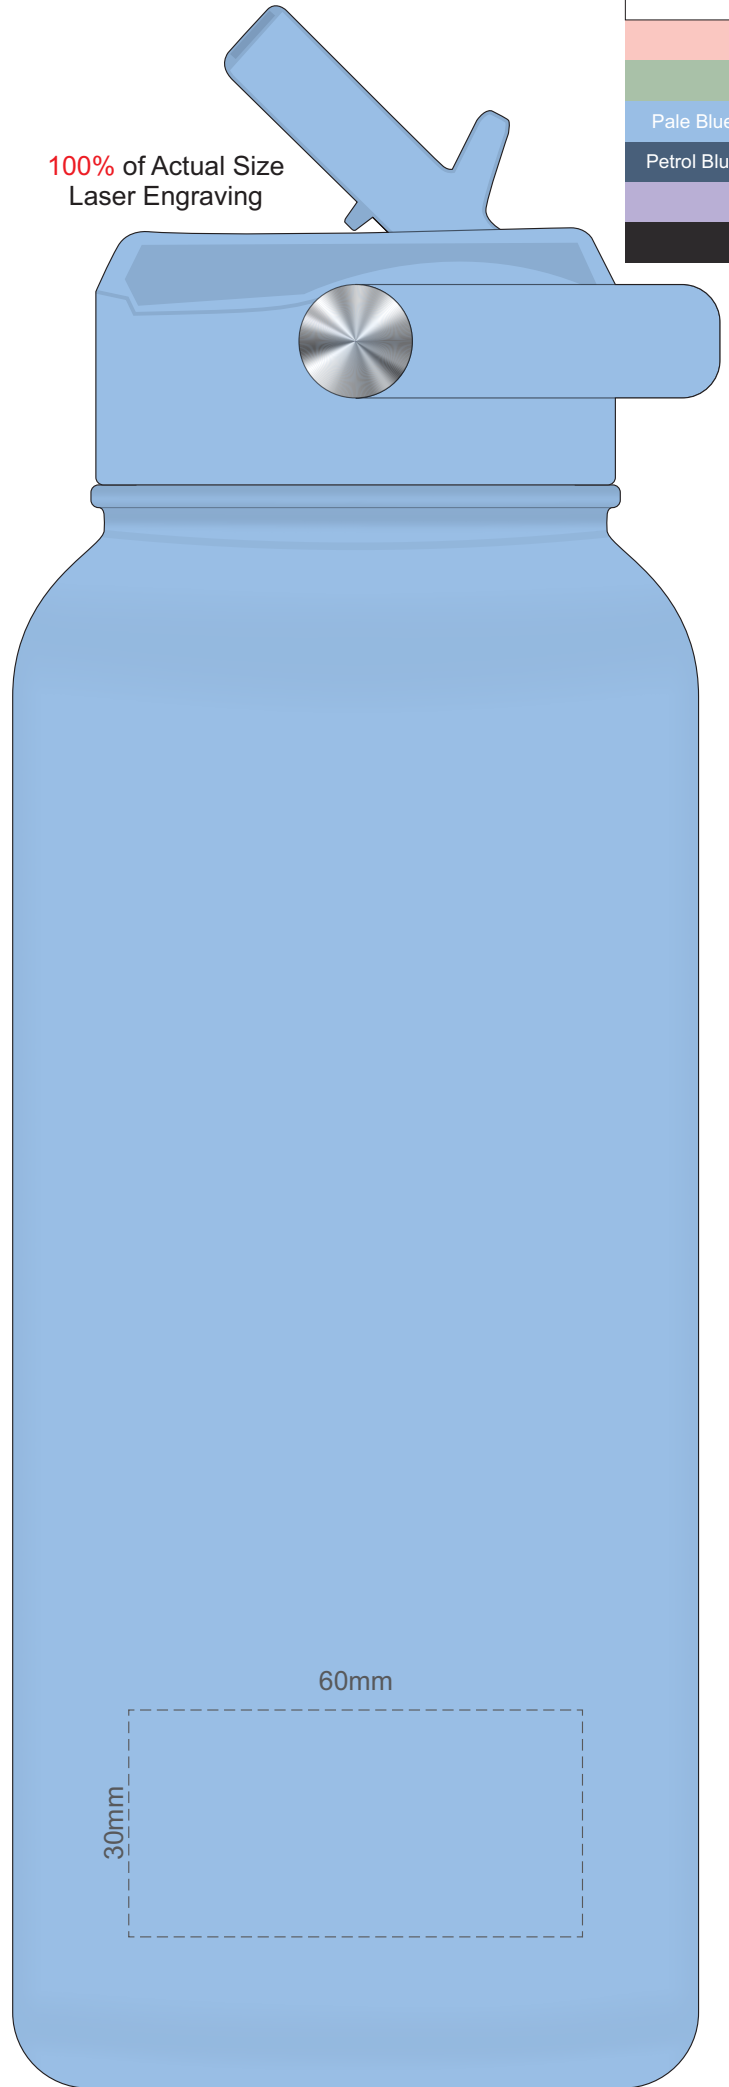

100% of Actual Size  
Pad Print

40mm

40mm

Pale Blue

Petrol Blue

Branding area can be moved anywhere within the red line.

70% of Actual Size  
Screen Print  
(One colour only)

250mm

Approximately 17mm unprintable area  
140mm

Approximately 17mm unprintable area

Red Line = Exact opposites of the product  
(centre artwork to the red line)

100% of Actual Size  
Laser Engraving

100% of Actual Size  
Laser Engraving

70% of Actual Size  
Rotary Digital  
(Gloss Finish)

280mm

140mm  
Approximately 2mm unprintable area

Approximately 2mm unprintable area

Red Line = Exact opposites of the product  
(centre artwork to the red line)