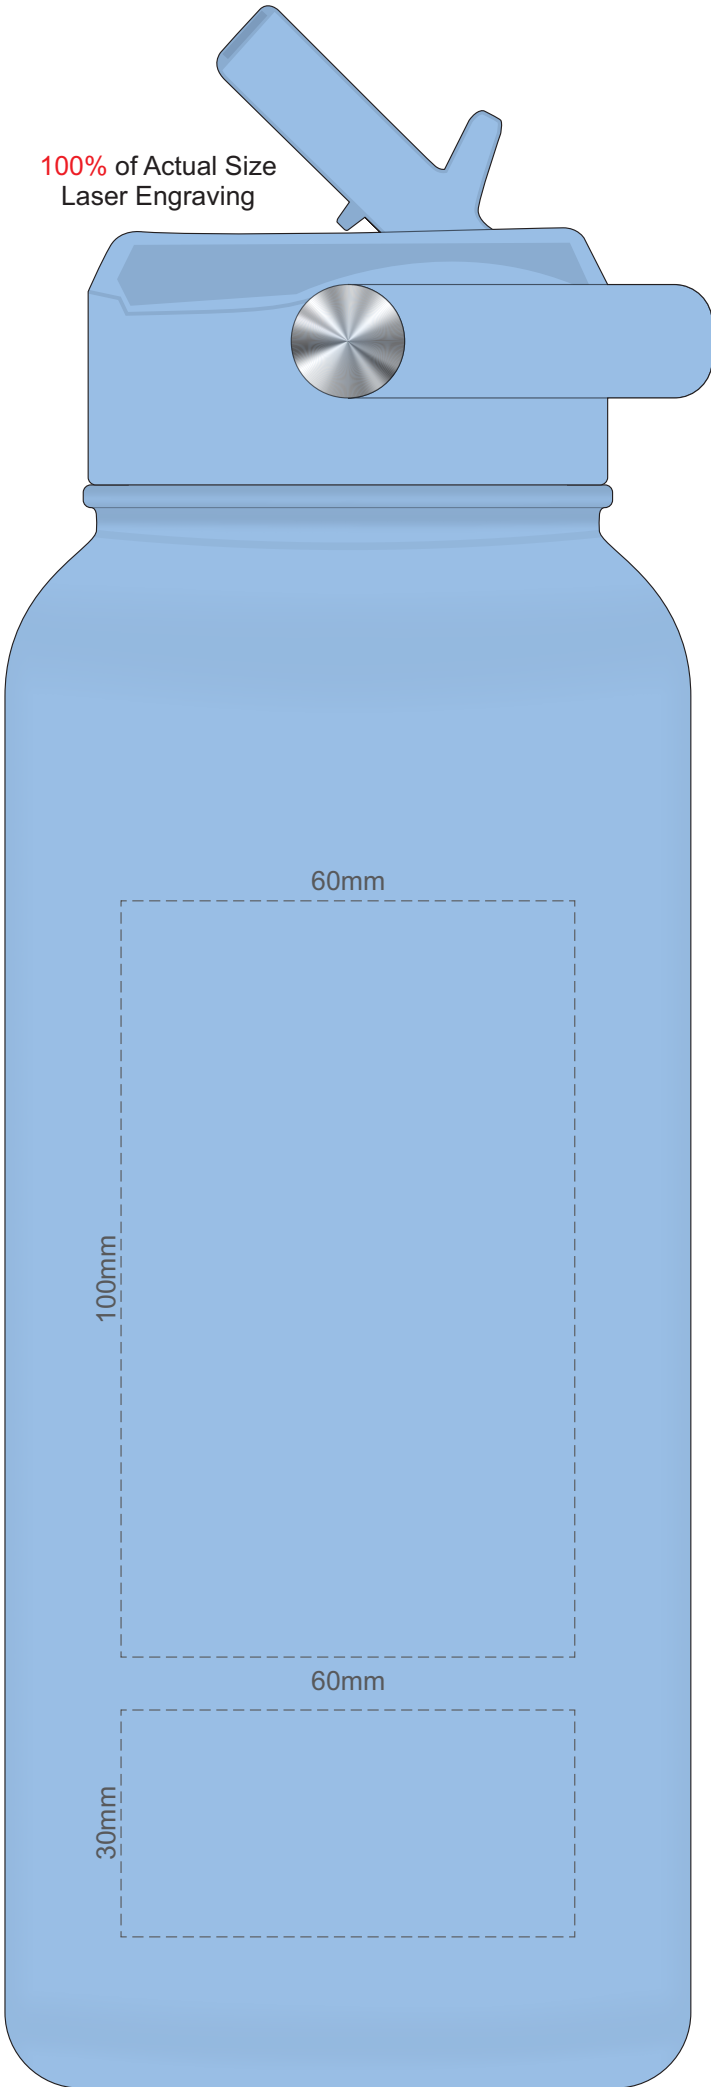

100% of Actual Size  
Pad Print

40mm

40mm

Pale Blue

Petrol Blue

Branding area can be moved anywhere within the red line.

70% of Actual Size  
Screen Print  
(One colour only)

250mm

Approximately 17mm unprintable area  
140mm

Approximately 17mm unprintable area

Red Line = Exact opposites of the product  
(centre artwork to the red line)

100% of Actual Size  
Laser Engraving

100% of Actual Size  
Laser Engraving

70% of Actual Size  
Rotary Digital  
(Gloss Finish)

280mm

140mm  
Approximately 2mm unprintable area

Approximately 2mm unprintable area

Red Line = Exact opposites of the product  
(centre artwork to the red line)